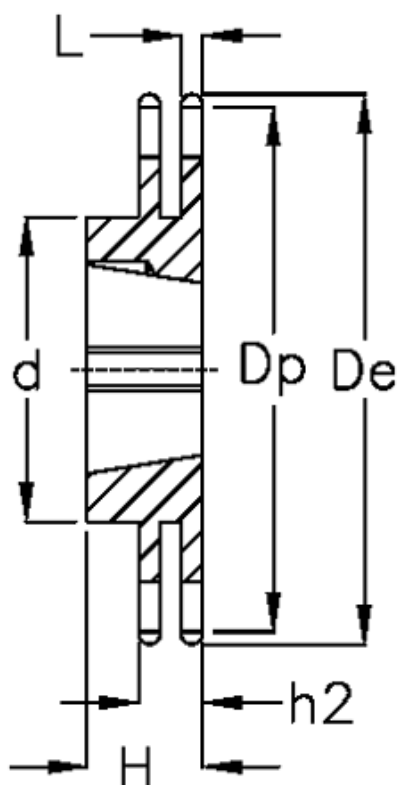

# Data Sheet

Article number: 616032003030

Description: Taperbored sprocket 06 B-2 Z=30 duplex  
for bushing 1210

## Measures

C	= 1	h2	= 15.4
d	= 75	Material	= Stål
De	= 94.7	Number of teeth	= 30
Dp	= 91.12		
For bush	= 1210		
For chain size	= 3/8" x 7/32"		
For chain type	= 06 B-2		
H	= 25		